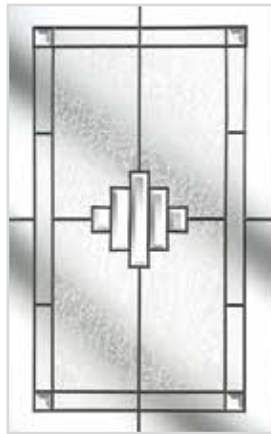

FG8

FG9

FG10

FG11

FG12

FG13

FG14

FG15

FG16

FG17

FG18

FG19

FG20

FG21

FG22

FG23

FG24

FG25

FG26

FG27

Most designs can be adapted for side screens, full door panels etc. This brochure features our standard design range. We can also produce designs to customer's own requirements. We use as standard, unless otherwise requested, antique finish lead. All products are available as single, double or triple glazed. However bevels can only be laid on the following obscure glass: Stippolyte, Contora, Chinchilla and Satin. Bevelled panels can also be obscured using film.